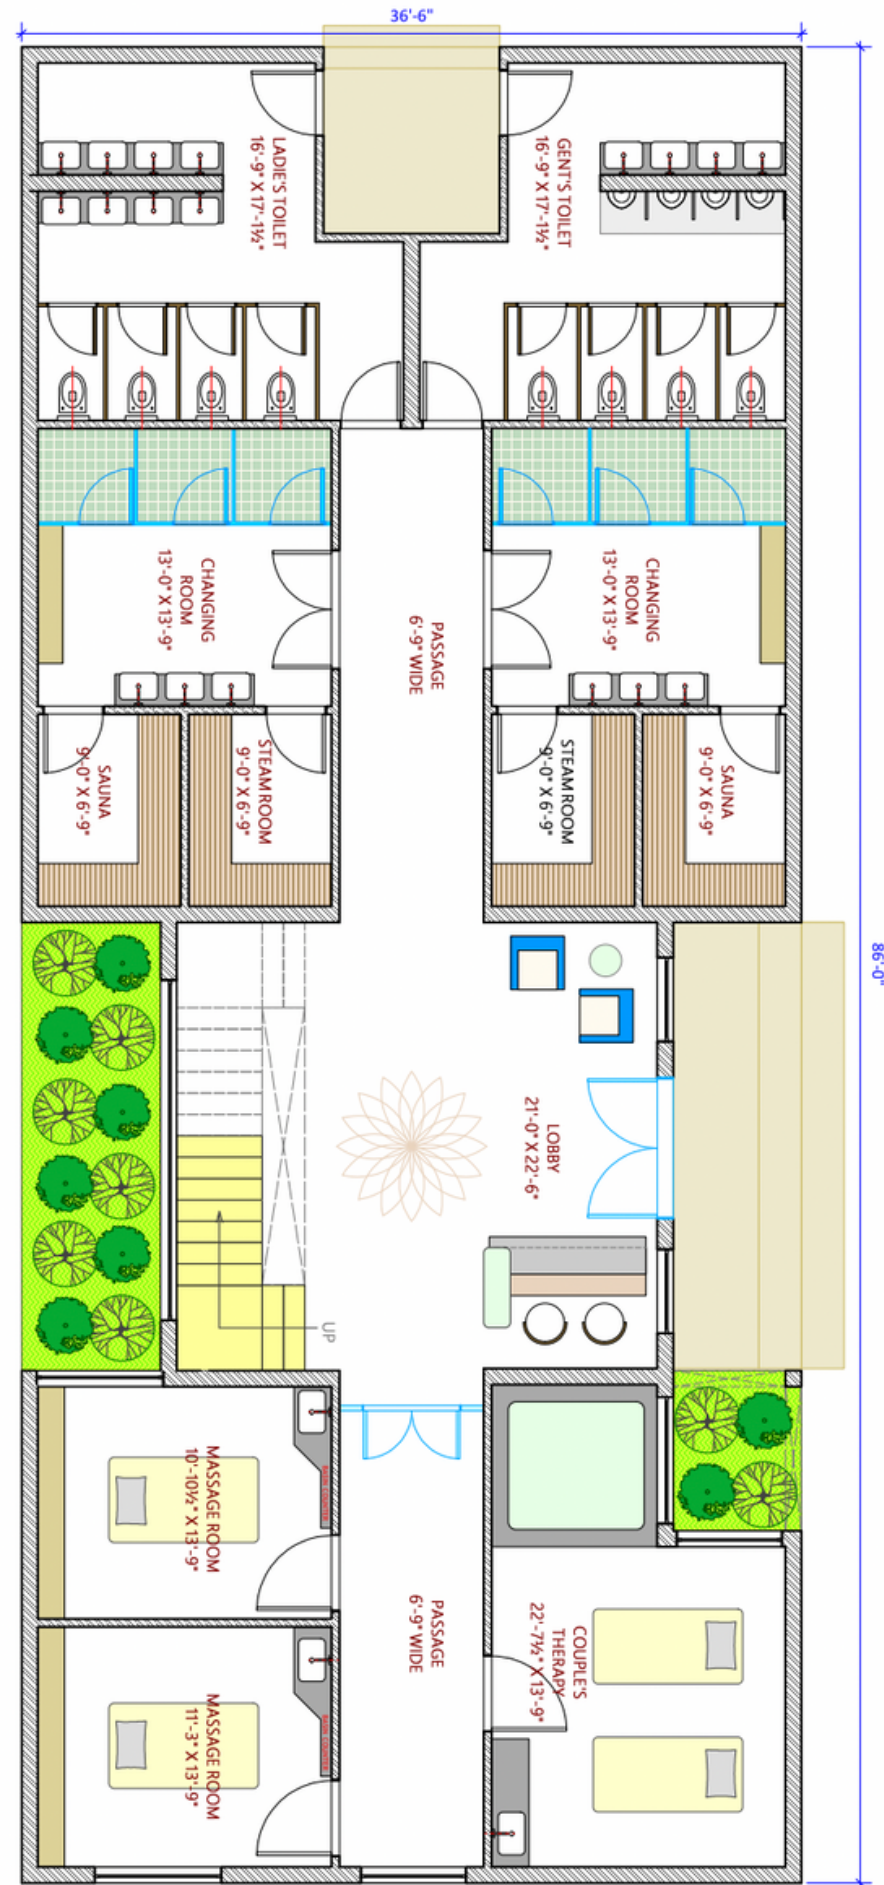

INDIVIDUAL UNIT PLANS & VIEWS

NAMA : DELUXE VILLA

MANTRA

LUXURY ONE BEDROOM VILLA WITH PLUNGE POOL

TAPA

LUXURY ONE BEDROOM VILLA WITH TERRACE

PUNDRA

LUXURY TWO BEDROOM VILLA WITH PLUNGE POOL

YAGA

LUXURY TWO BEDROOM VILLA WITH TERRACE

INTERIOR THEME MOOD BOARD

BANQUET HALL LAYOUT

RESTAURANT & ROOMS

GROUND FLOOR

FIRST & SECOND FLOOR

SPA