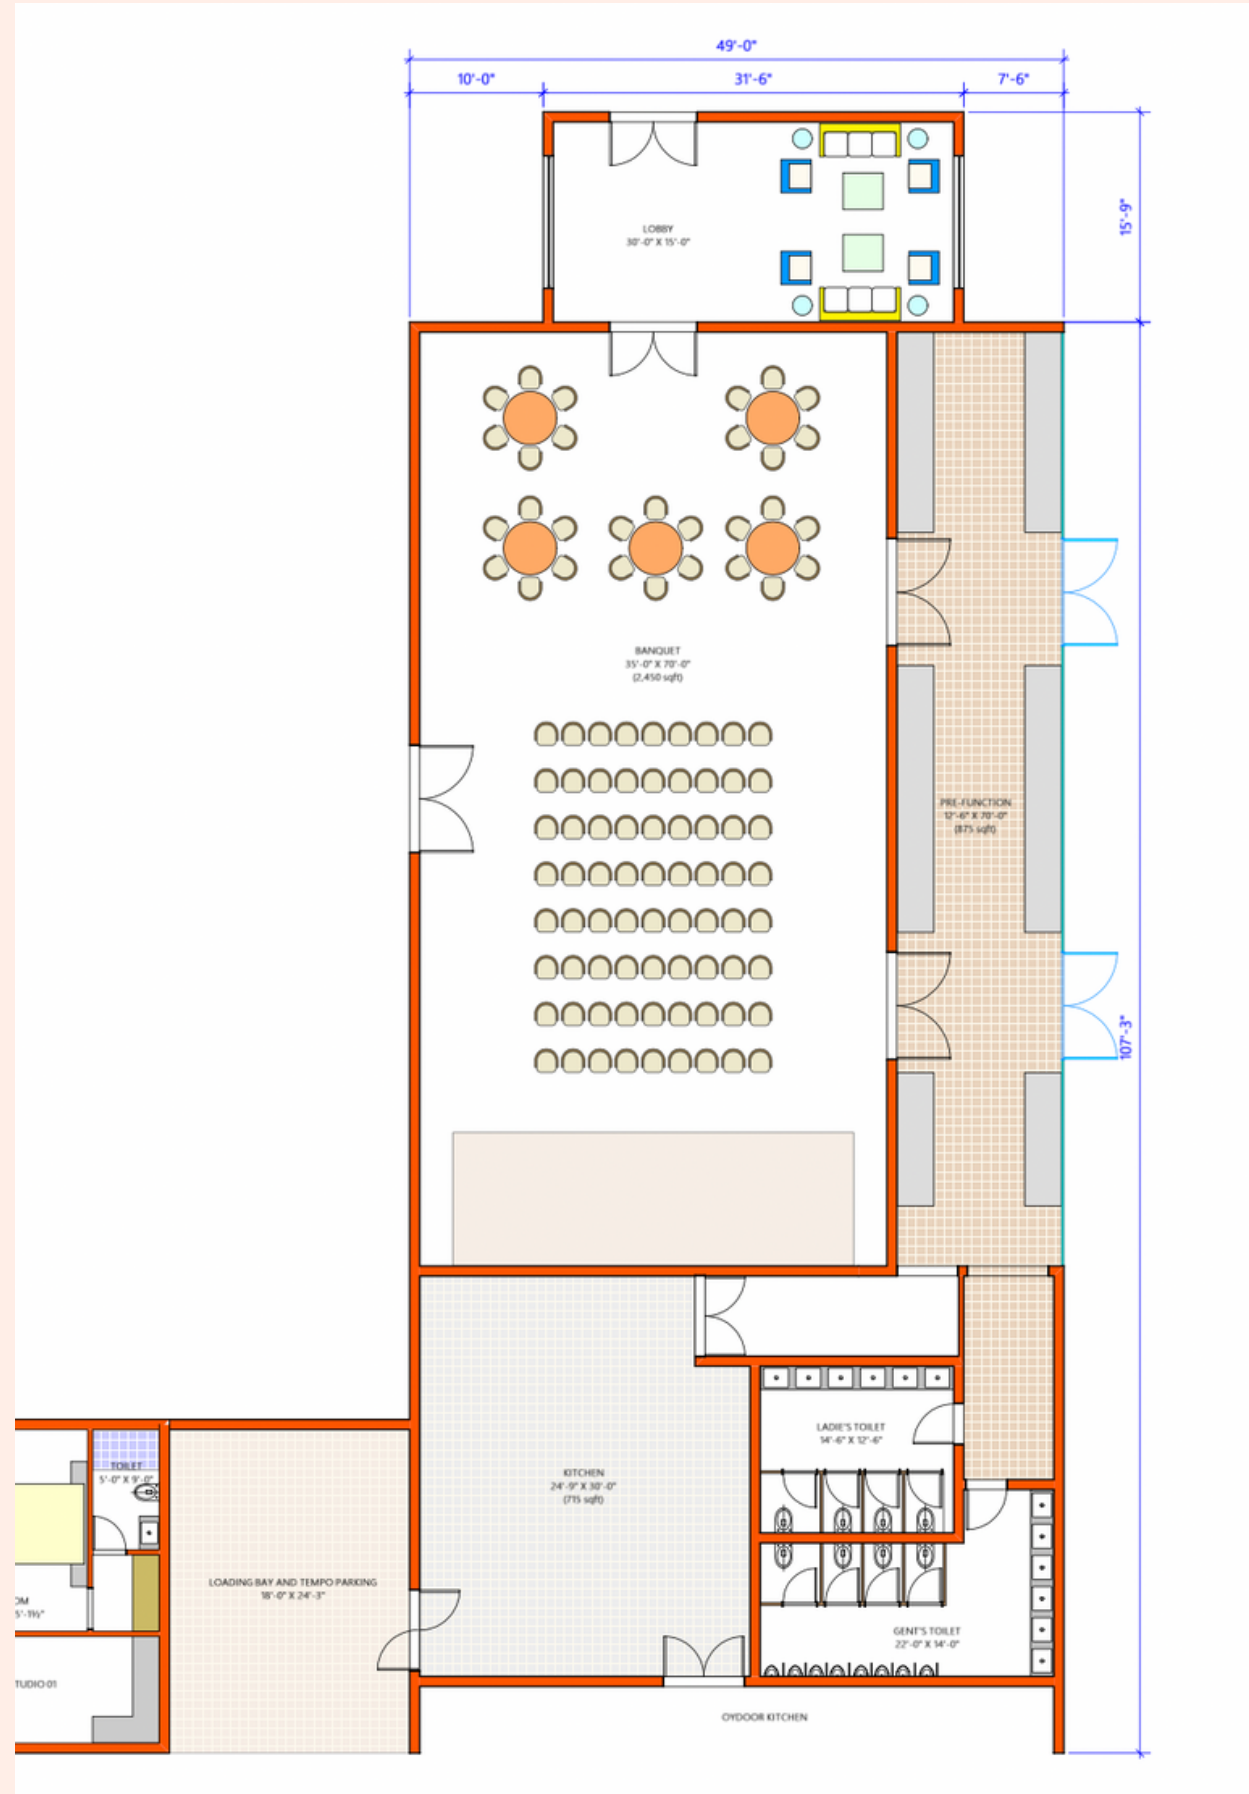

In addition, ample guest and service parking, evenly spread kitchens, pantries, toilet blocks, straight and easy service roads, dedicated passage for services away from guest movement, conveniently placed back office areas and staff residences make for efficient staff working and manpower deployment.

INDIVIDUAL UNIT PLANS & VIEWS

NAMA : DELUXE VILLA

MANTRA

LUXURY ONE BEDROOM VILLA WITH PLUNGE POOL

TAPA

LUXURY ONE BEDROOM VILLA WITH TERRACE

PUNDRA

LUXURY TWO BEDROOM VILLA WITH PLUNGE POOL

YAGA

LUXURY TWO BEDROOM VILLA WITH TERRACE

INTERIOR THEME MOOD BOARD

BANQUET HALL LAYOUT

RESTAURANT & ROOMS

GROUND FLOOR

FIRST & SECOND FLOOR

SPA