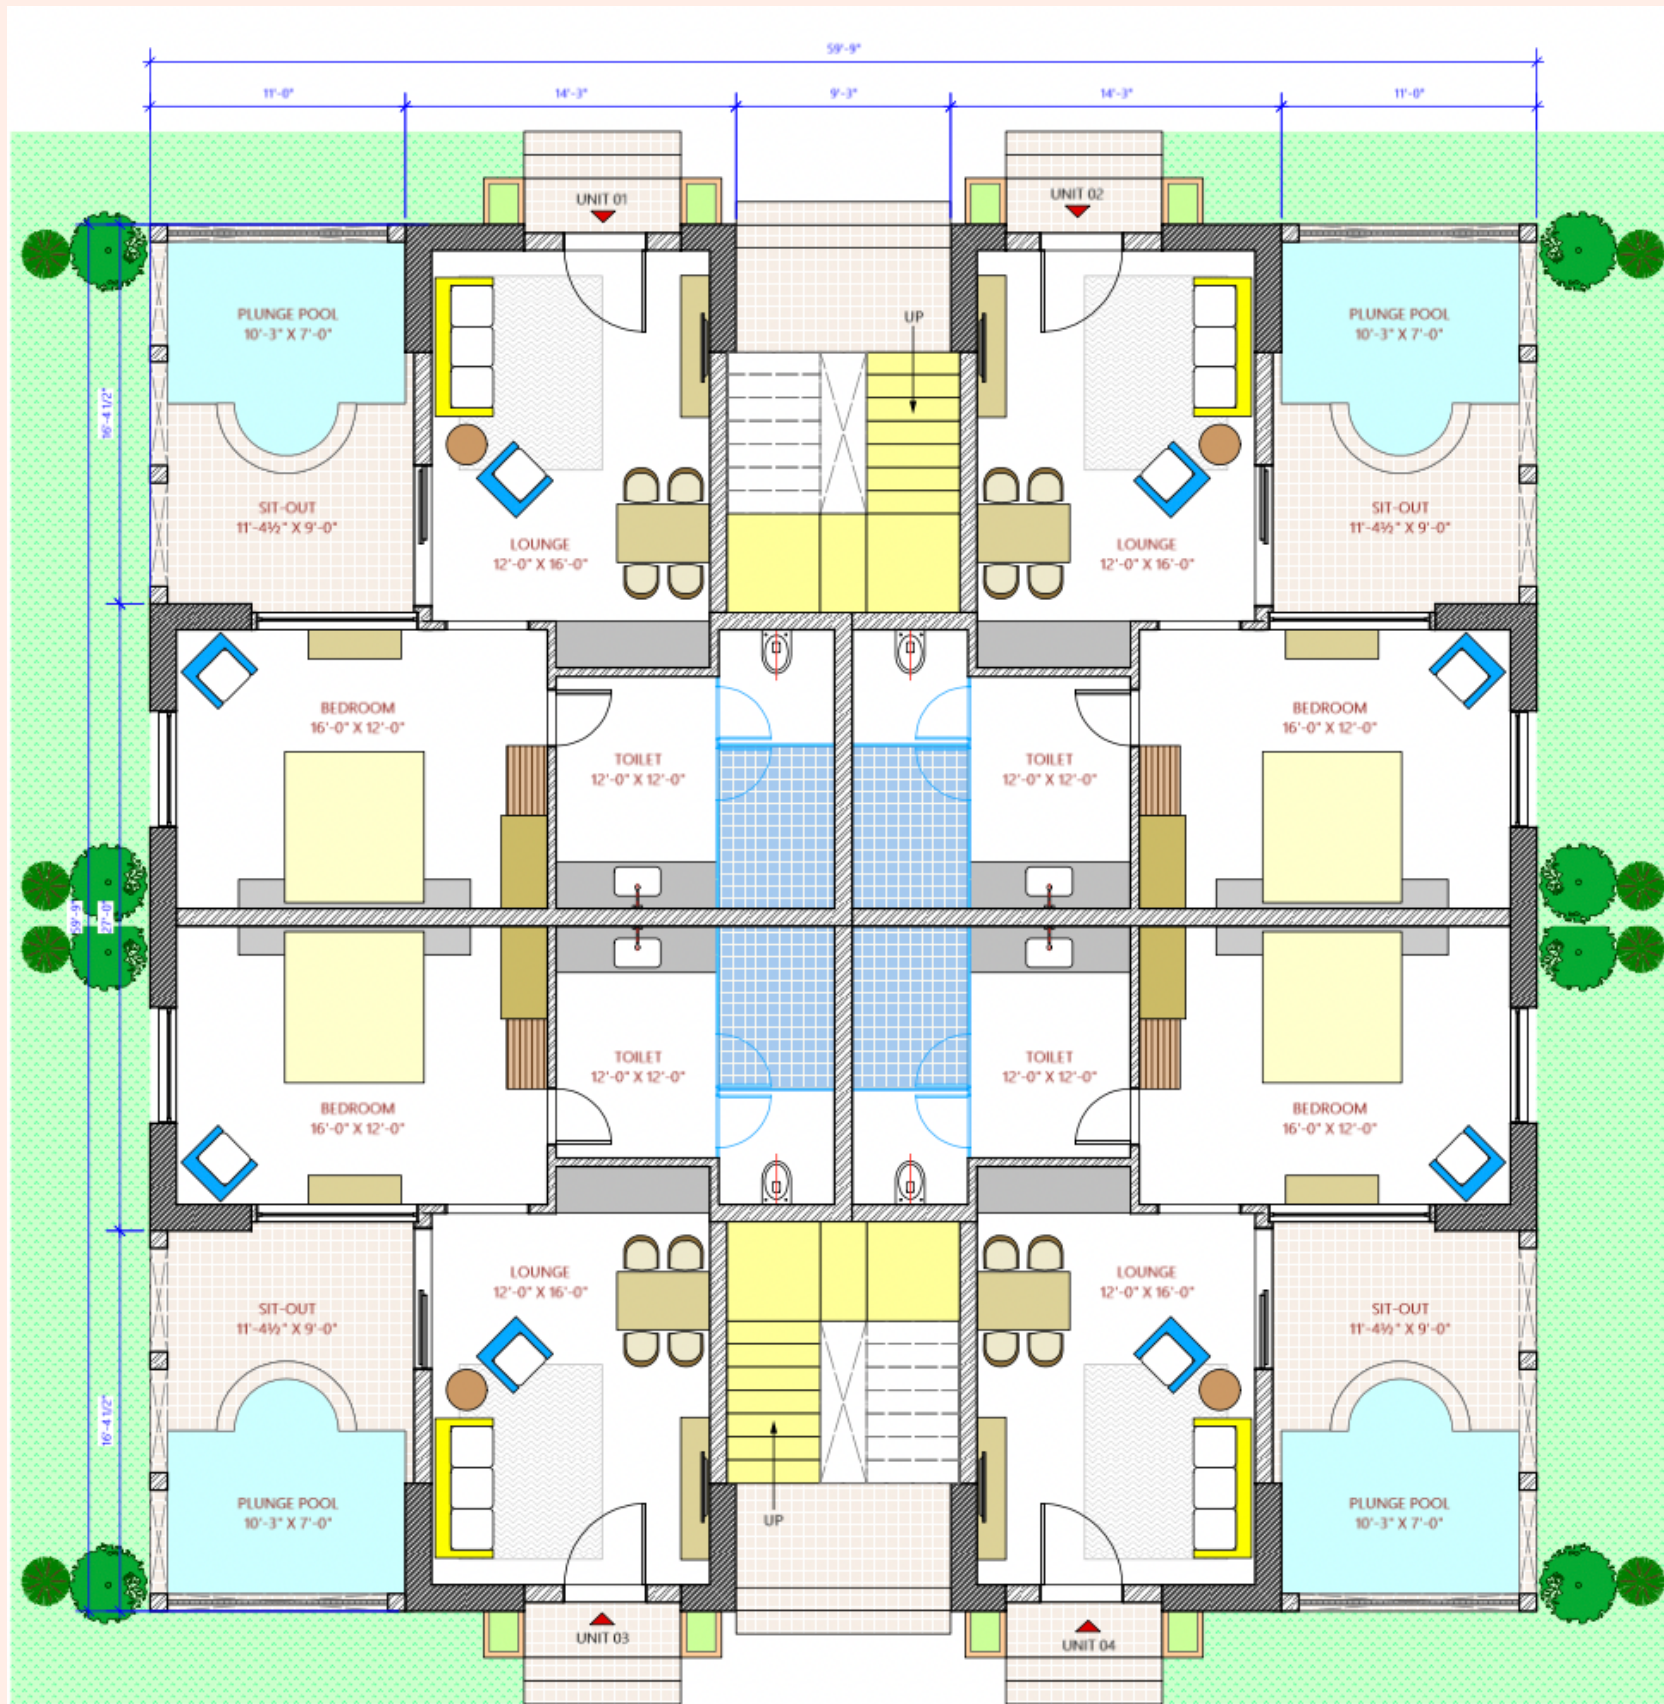

INDIVIDUAL UNIT PLANS & VIEWS

NAMA : DELUXE VILLA

MANTRA

LUXURY ONE BEDROOM VILLA WITH PLUNGE POOL

TAPA

LUXURY ONE BEDROOM VILLA WITH TERRACE

PUNDRA

LUXURY TWO BEDROOM VILLA WITH PLUNGE POOL

YAGA

LUXURY TWO BEDROOM VILLA WITH TERRACE

INTERIOR THEME MOOD BOARD

BANQUET HALL LAYOUT

RESTAURANT & ROOMS

GROUND FLOOR

FIRST & SECOND FLOOR

SPA