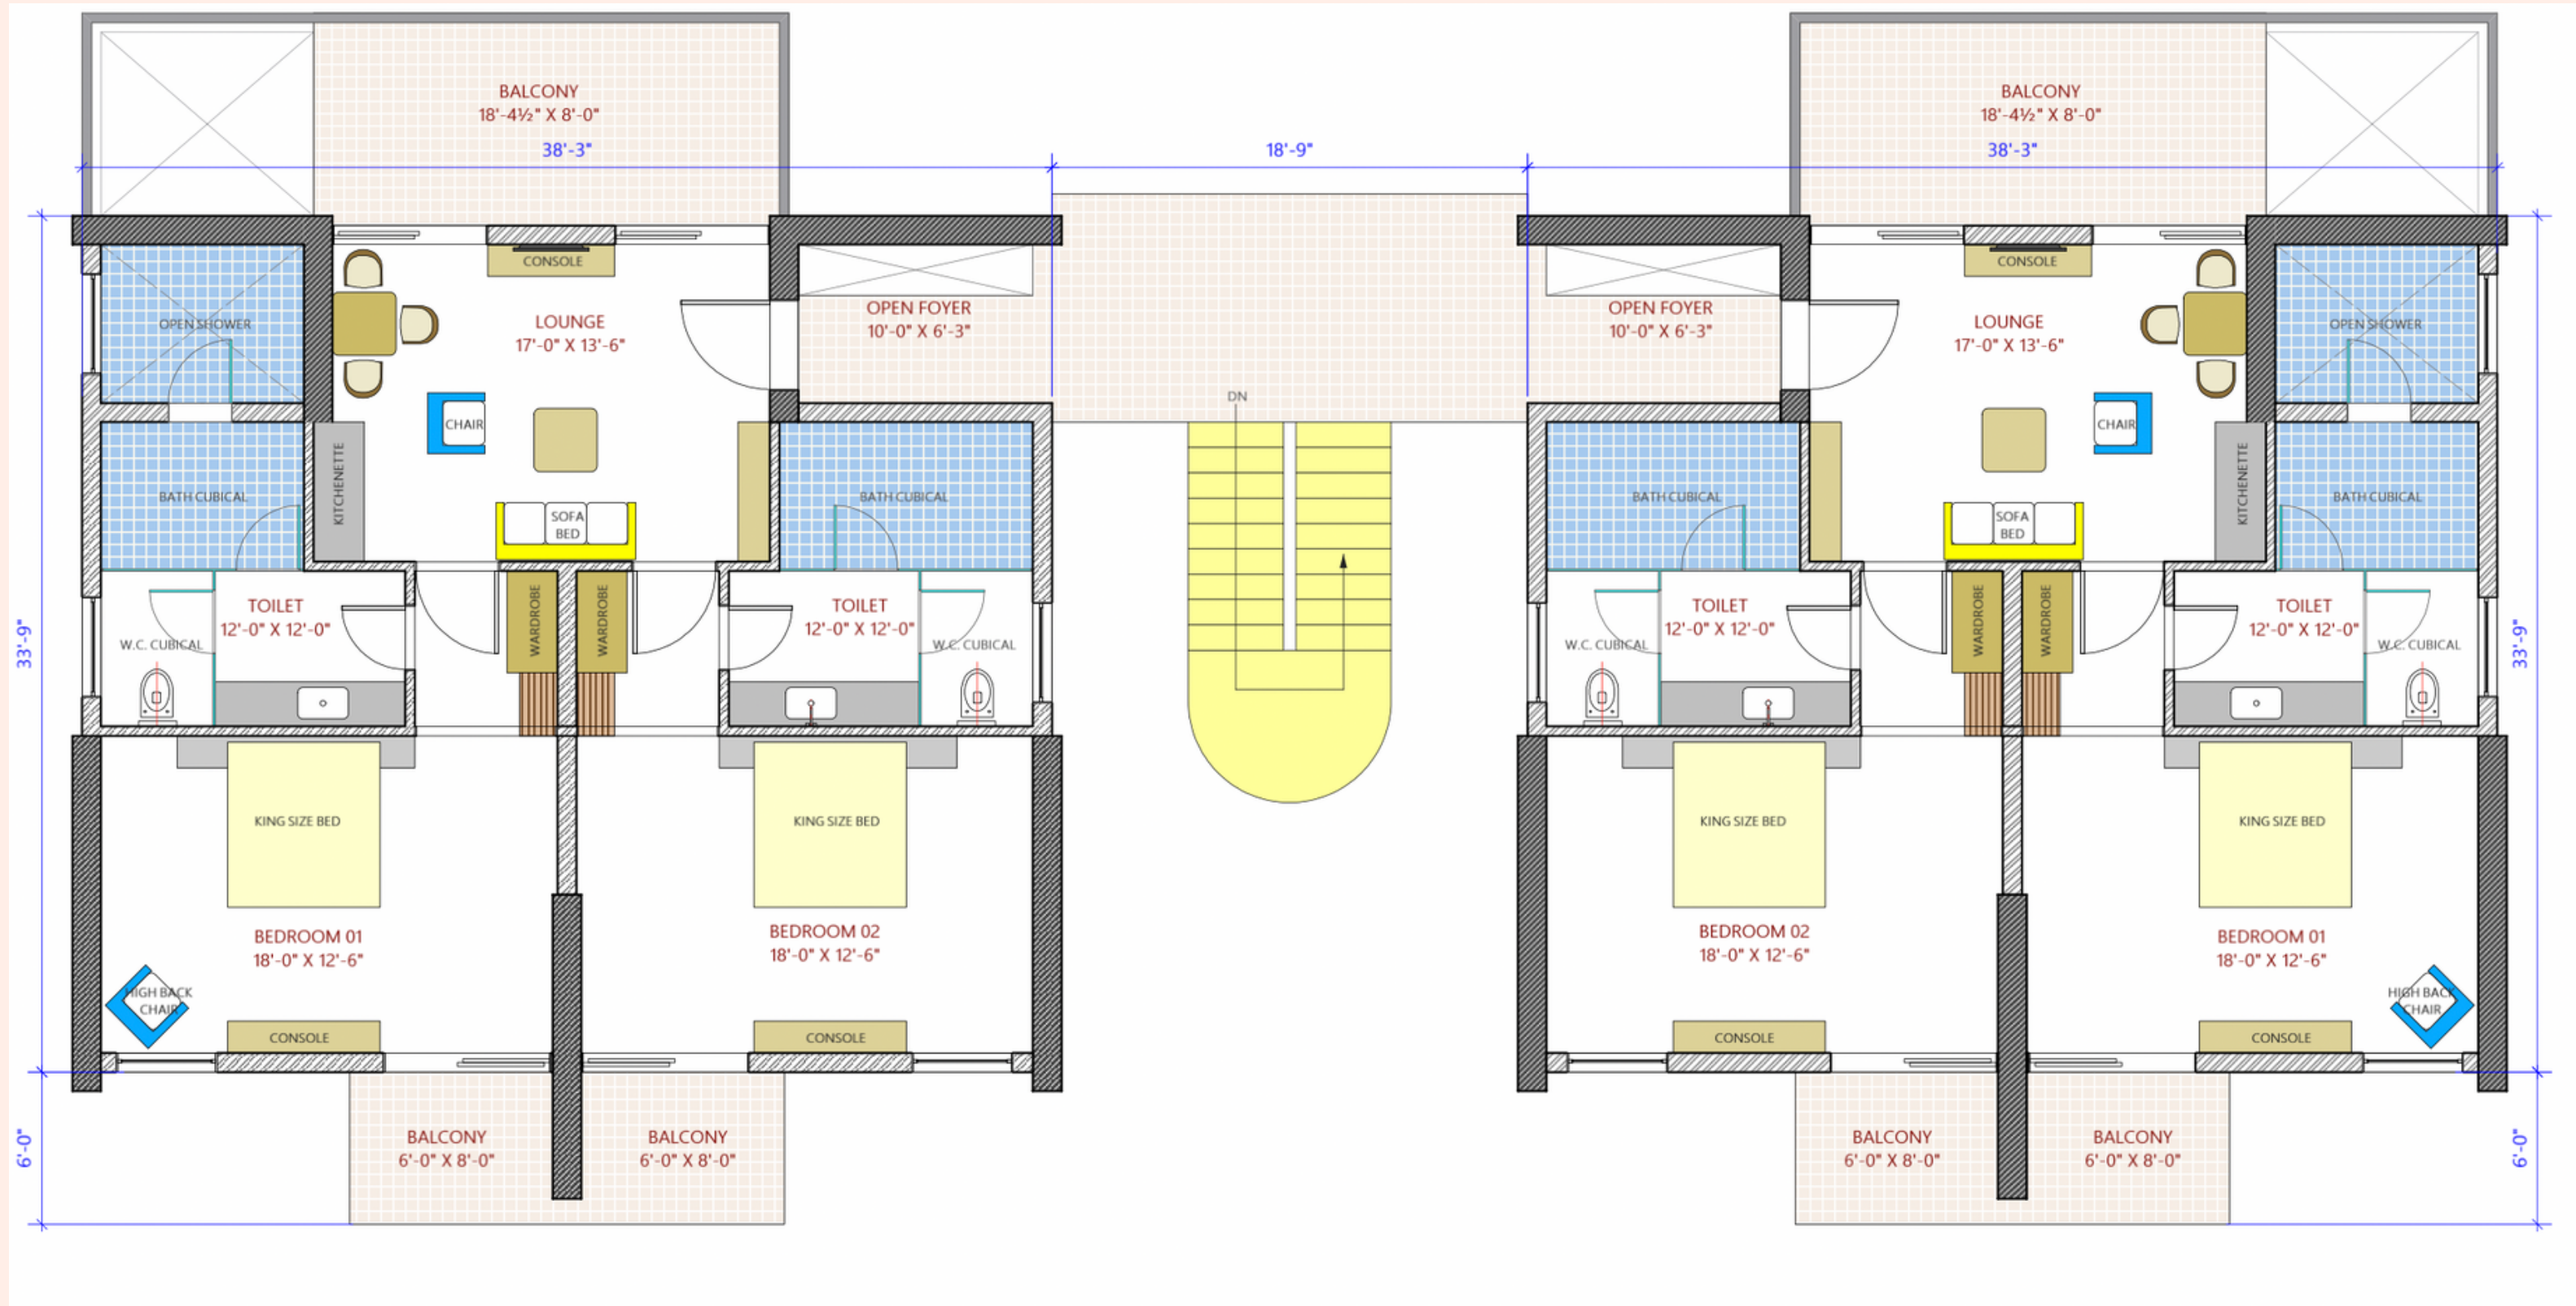

INDIVIDUAL UNIT PLANS & VIEWS

NAMA : DELUXE VILLA

MANTRA

LUXURY ONE BEDROOM VILLA WITH PLUNGE POOL

TAPA

LUXURY ONE BEDROOM VILLA WITH TERRACE

PUNDRA

LUXURY TWO BEDROOM VILLA WITH PLUNGE POOL

YAGA

LUXURY TWO BEDROOM VILLA WITH TERRACE

INTERIOR THEME MOOD BOARD

BANQUET HALL LAYOUT

RESTAURANT & ROOMS

GROUND FLOOR

FIRST & SECOND FLOOR

SPA