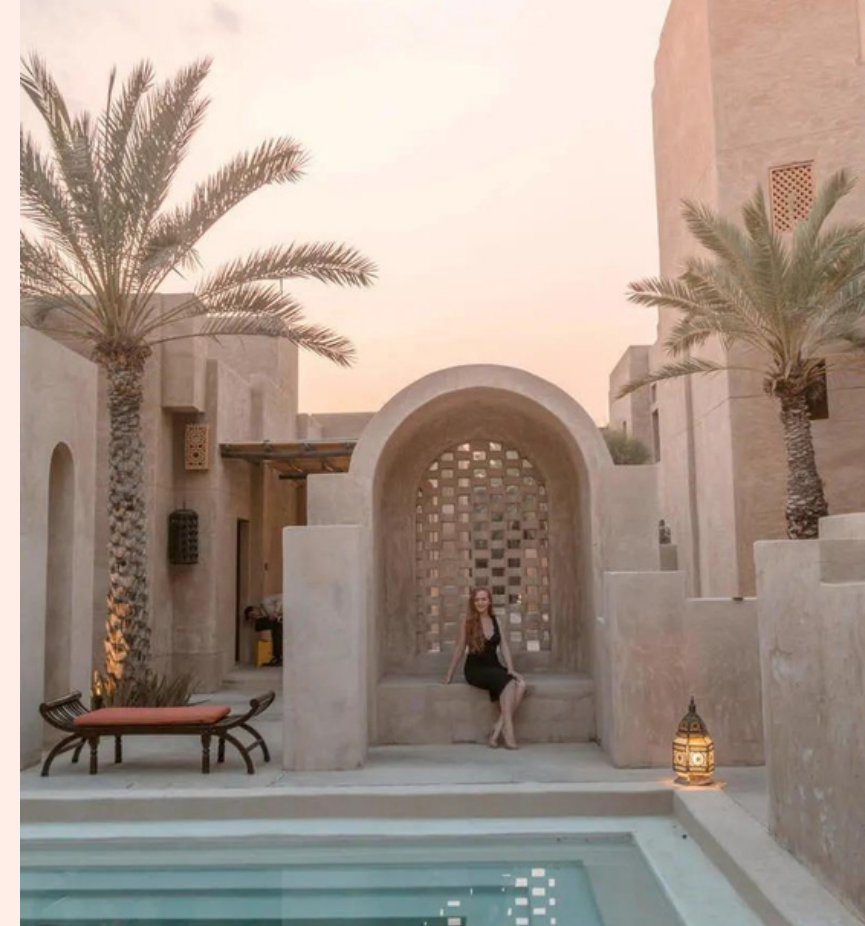

PROJECT HIGHLIGHTS & FACILITIES