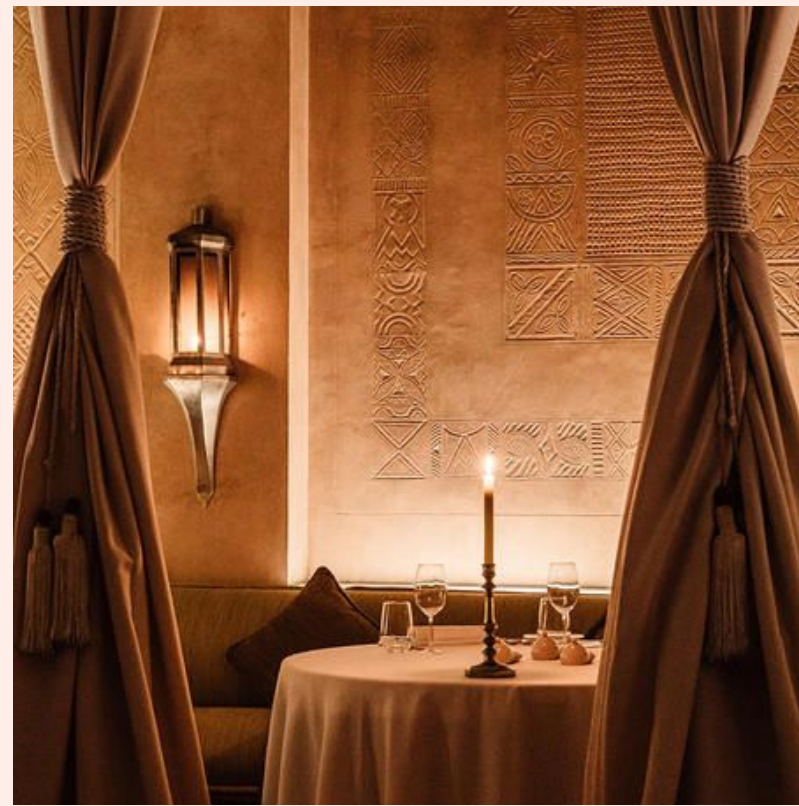

samskāra

PUSHKAR

RESORT & SPA

PROJECT HIGHLIGHTS & FACILITIES

Samskara Resort Pushkar is a one-of-its kind luxury boutique resort made with loving attention to detail. It is geared to detox, de-stress and de-clutter mind body and soul. It is nestled in the lap of nature, far away from the madding crowds and takes the meaning of 'personalised service' to a whole new level.

150 keys designed in varying configurations ranging from luxury rooms to deluxe villas to luxury one and two bedroom villa with private pools each having private lounges, garden and sit out spaces ensures a leisurely stay with a boutique touch. Each unit offers a unique set of facilities and mesmerising views, promising an unforgettable experience for every guest.

YAGA

LUXURY TWO BEDROOM VILLA WITH TERRACE

INTERIOR THEME MOOD BOARD

BANQUET HALL LAYOUT

RESTAURANT & ROOMS

GROUND FLOOR

FIRST & SECOND FLOOR

SPA