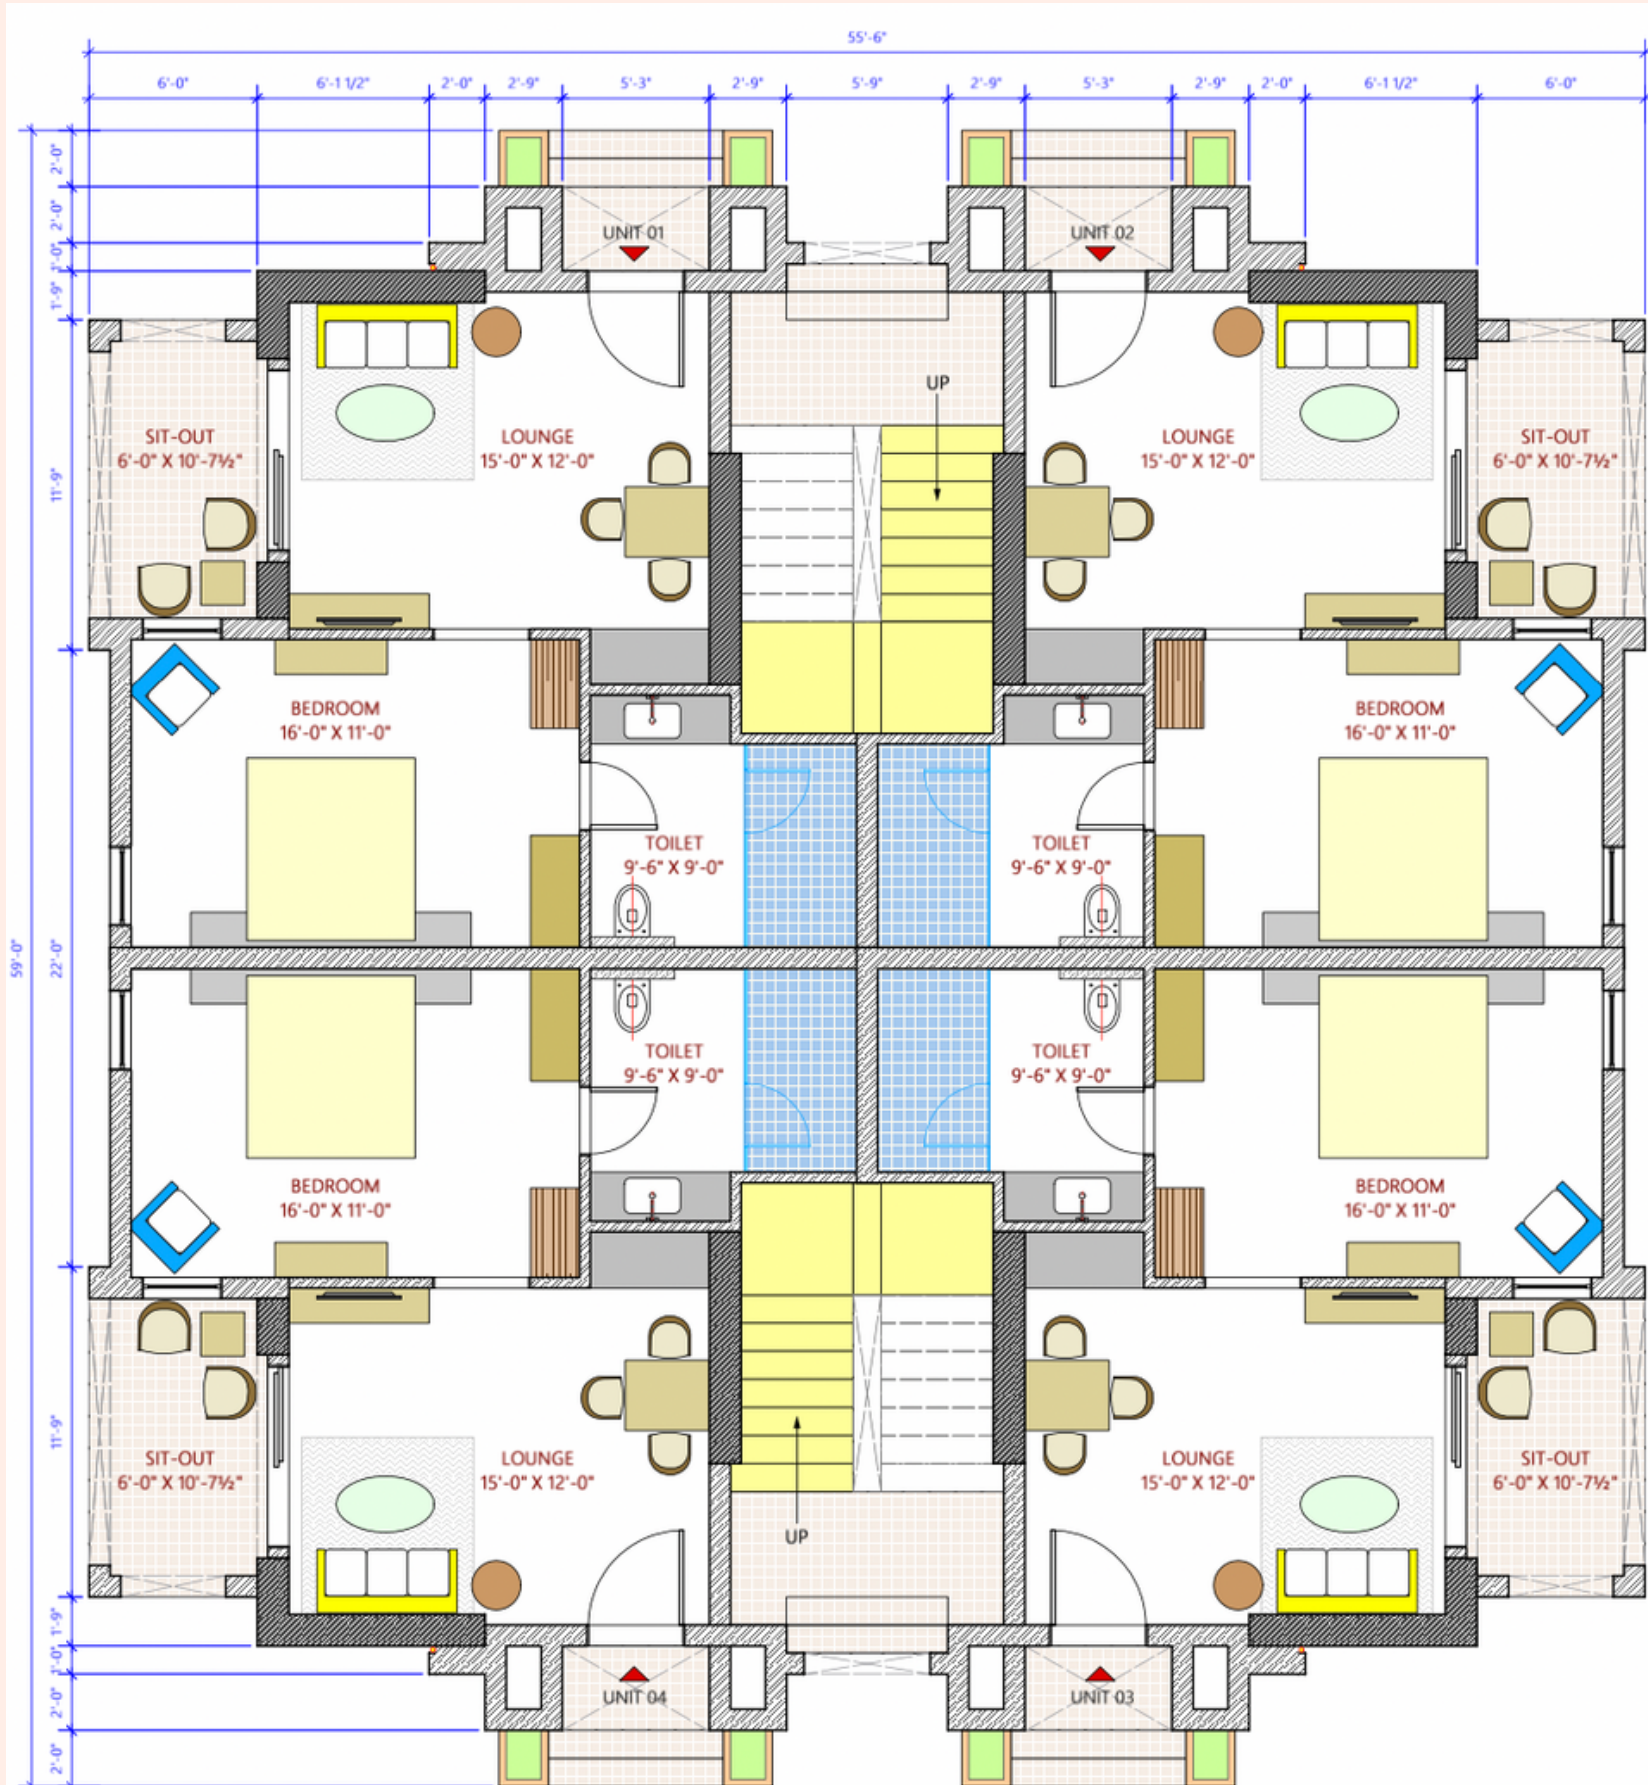

INDIVIDUAL UNIT PLANS & VIEWS

NAMA : DELUXE VILLA

MANTRA

LUXURY ONE BEDROOM VILLA WITH PLUNGE POOL

TAPA

LUXURY ONE BEDROOM VILLA WITH TERRACE

PUNDRA

LUXURY TWO BEDROOM VILLA WITH PLUNGE POOL

YAGA

LUXURY TWO BEDROOM VILLA WITH TERRACE

INTERIOR THEME MOOD BOARD

BANQUET HALL LAYOUT

RESTAURANT & ROOMS

GROUND FLOOR

FIRST & SECOND FLOOR

SPA