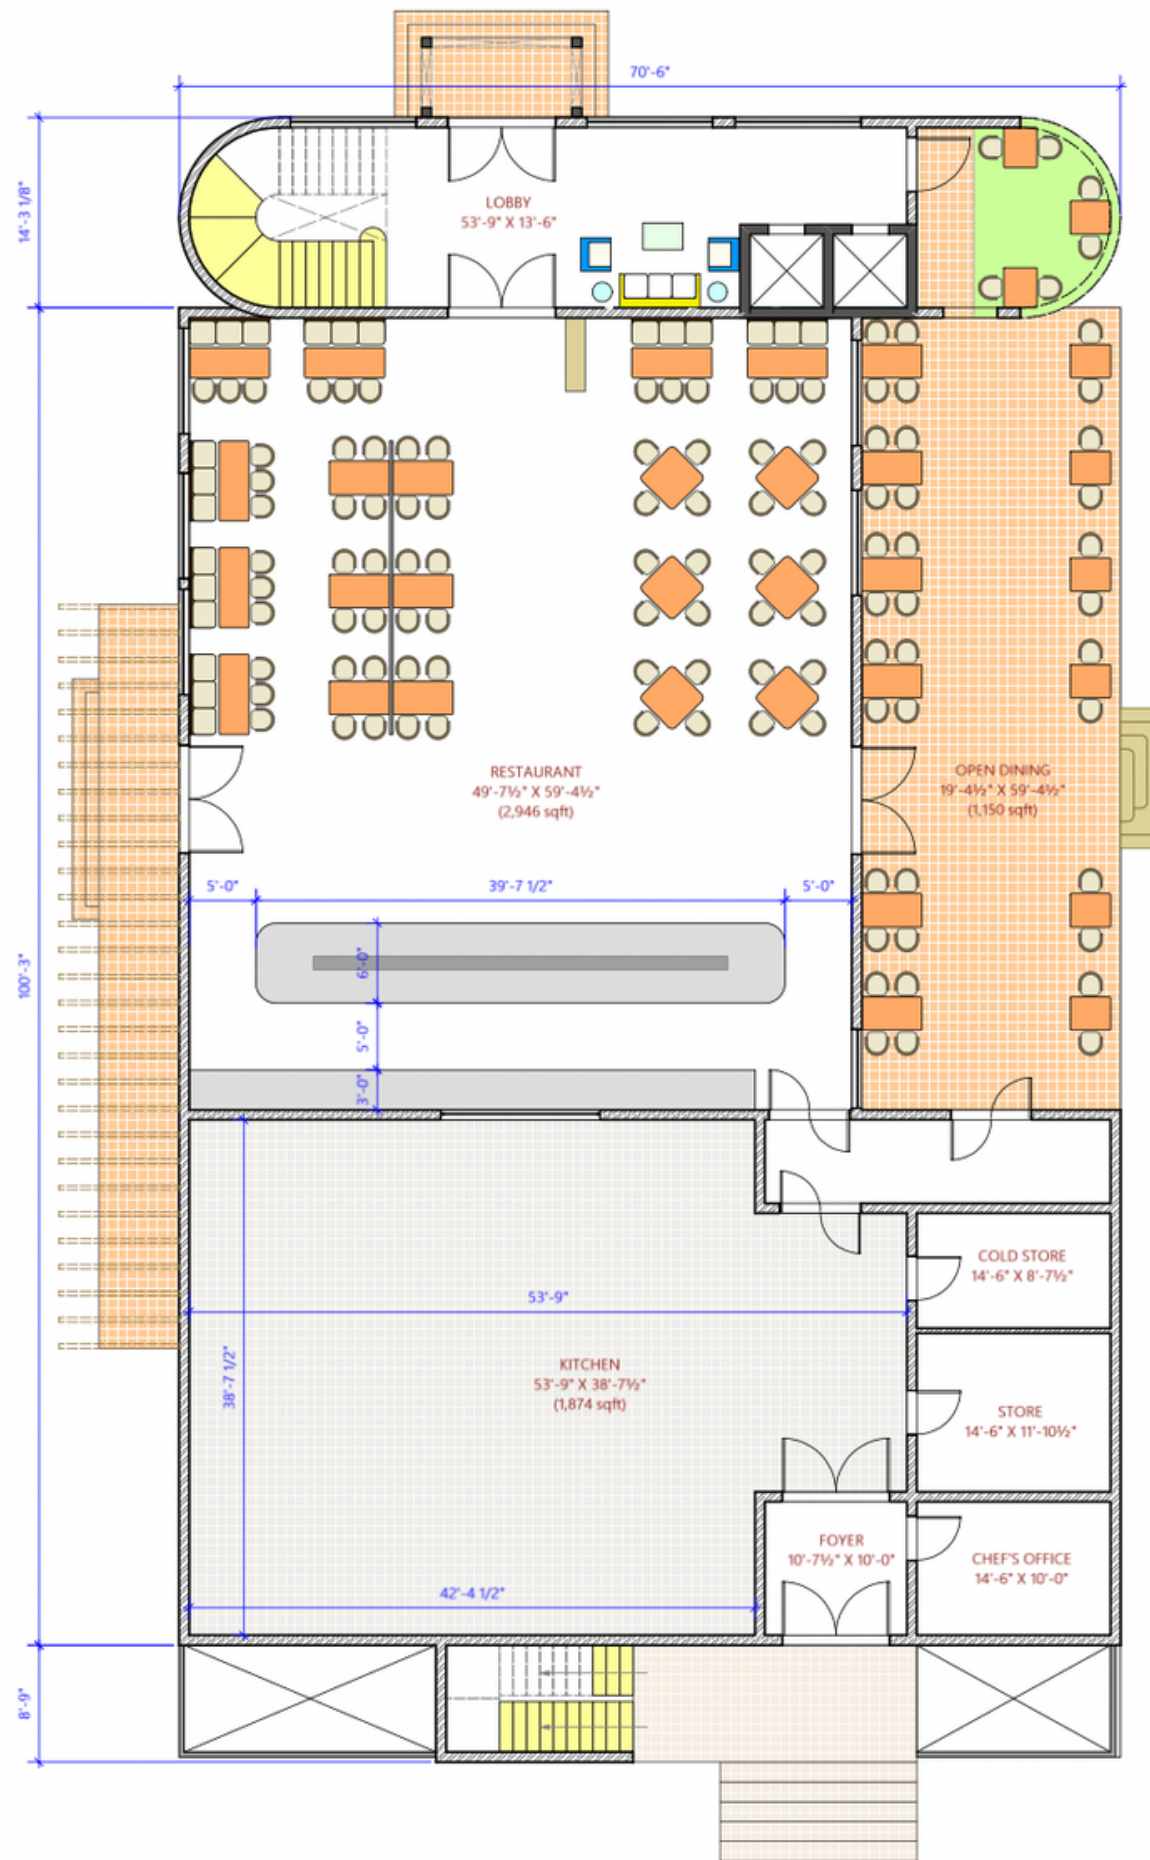

In addition, ample guest and service parking, evenly spread kitchens, pantries, toilet blocks, straight and easy service roads, dedicated passage for services away from guest movement, conveniently placed back office areas and staff residences make for efficient staff working and manpower deployment.

INDIVIDUAL UNIT PLANS & VIEWS

NAMA : DELUXE VILLA

MANTRA

LUXURY ONE BEDROOM VILLA WITH PLUNGE POOL

TAPA

LUXURY ONE BEDROOM VILLA WITH TERRACE

PUNDRA

LUXURY TWO BEDROOM VILLA WITH PLUNGE POOL

YAGA

LUXURY TWO BEDROOM VILLA WITH TERRACE

INTERIOR THEME MOOD BOARD

BANQUET HALL LAYOUT

RESTAURANT & ROOMS

GROUND FLOOR

FIRST & SECOND FLOOR

SPA