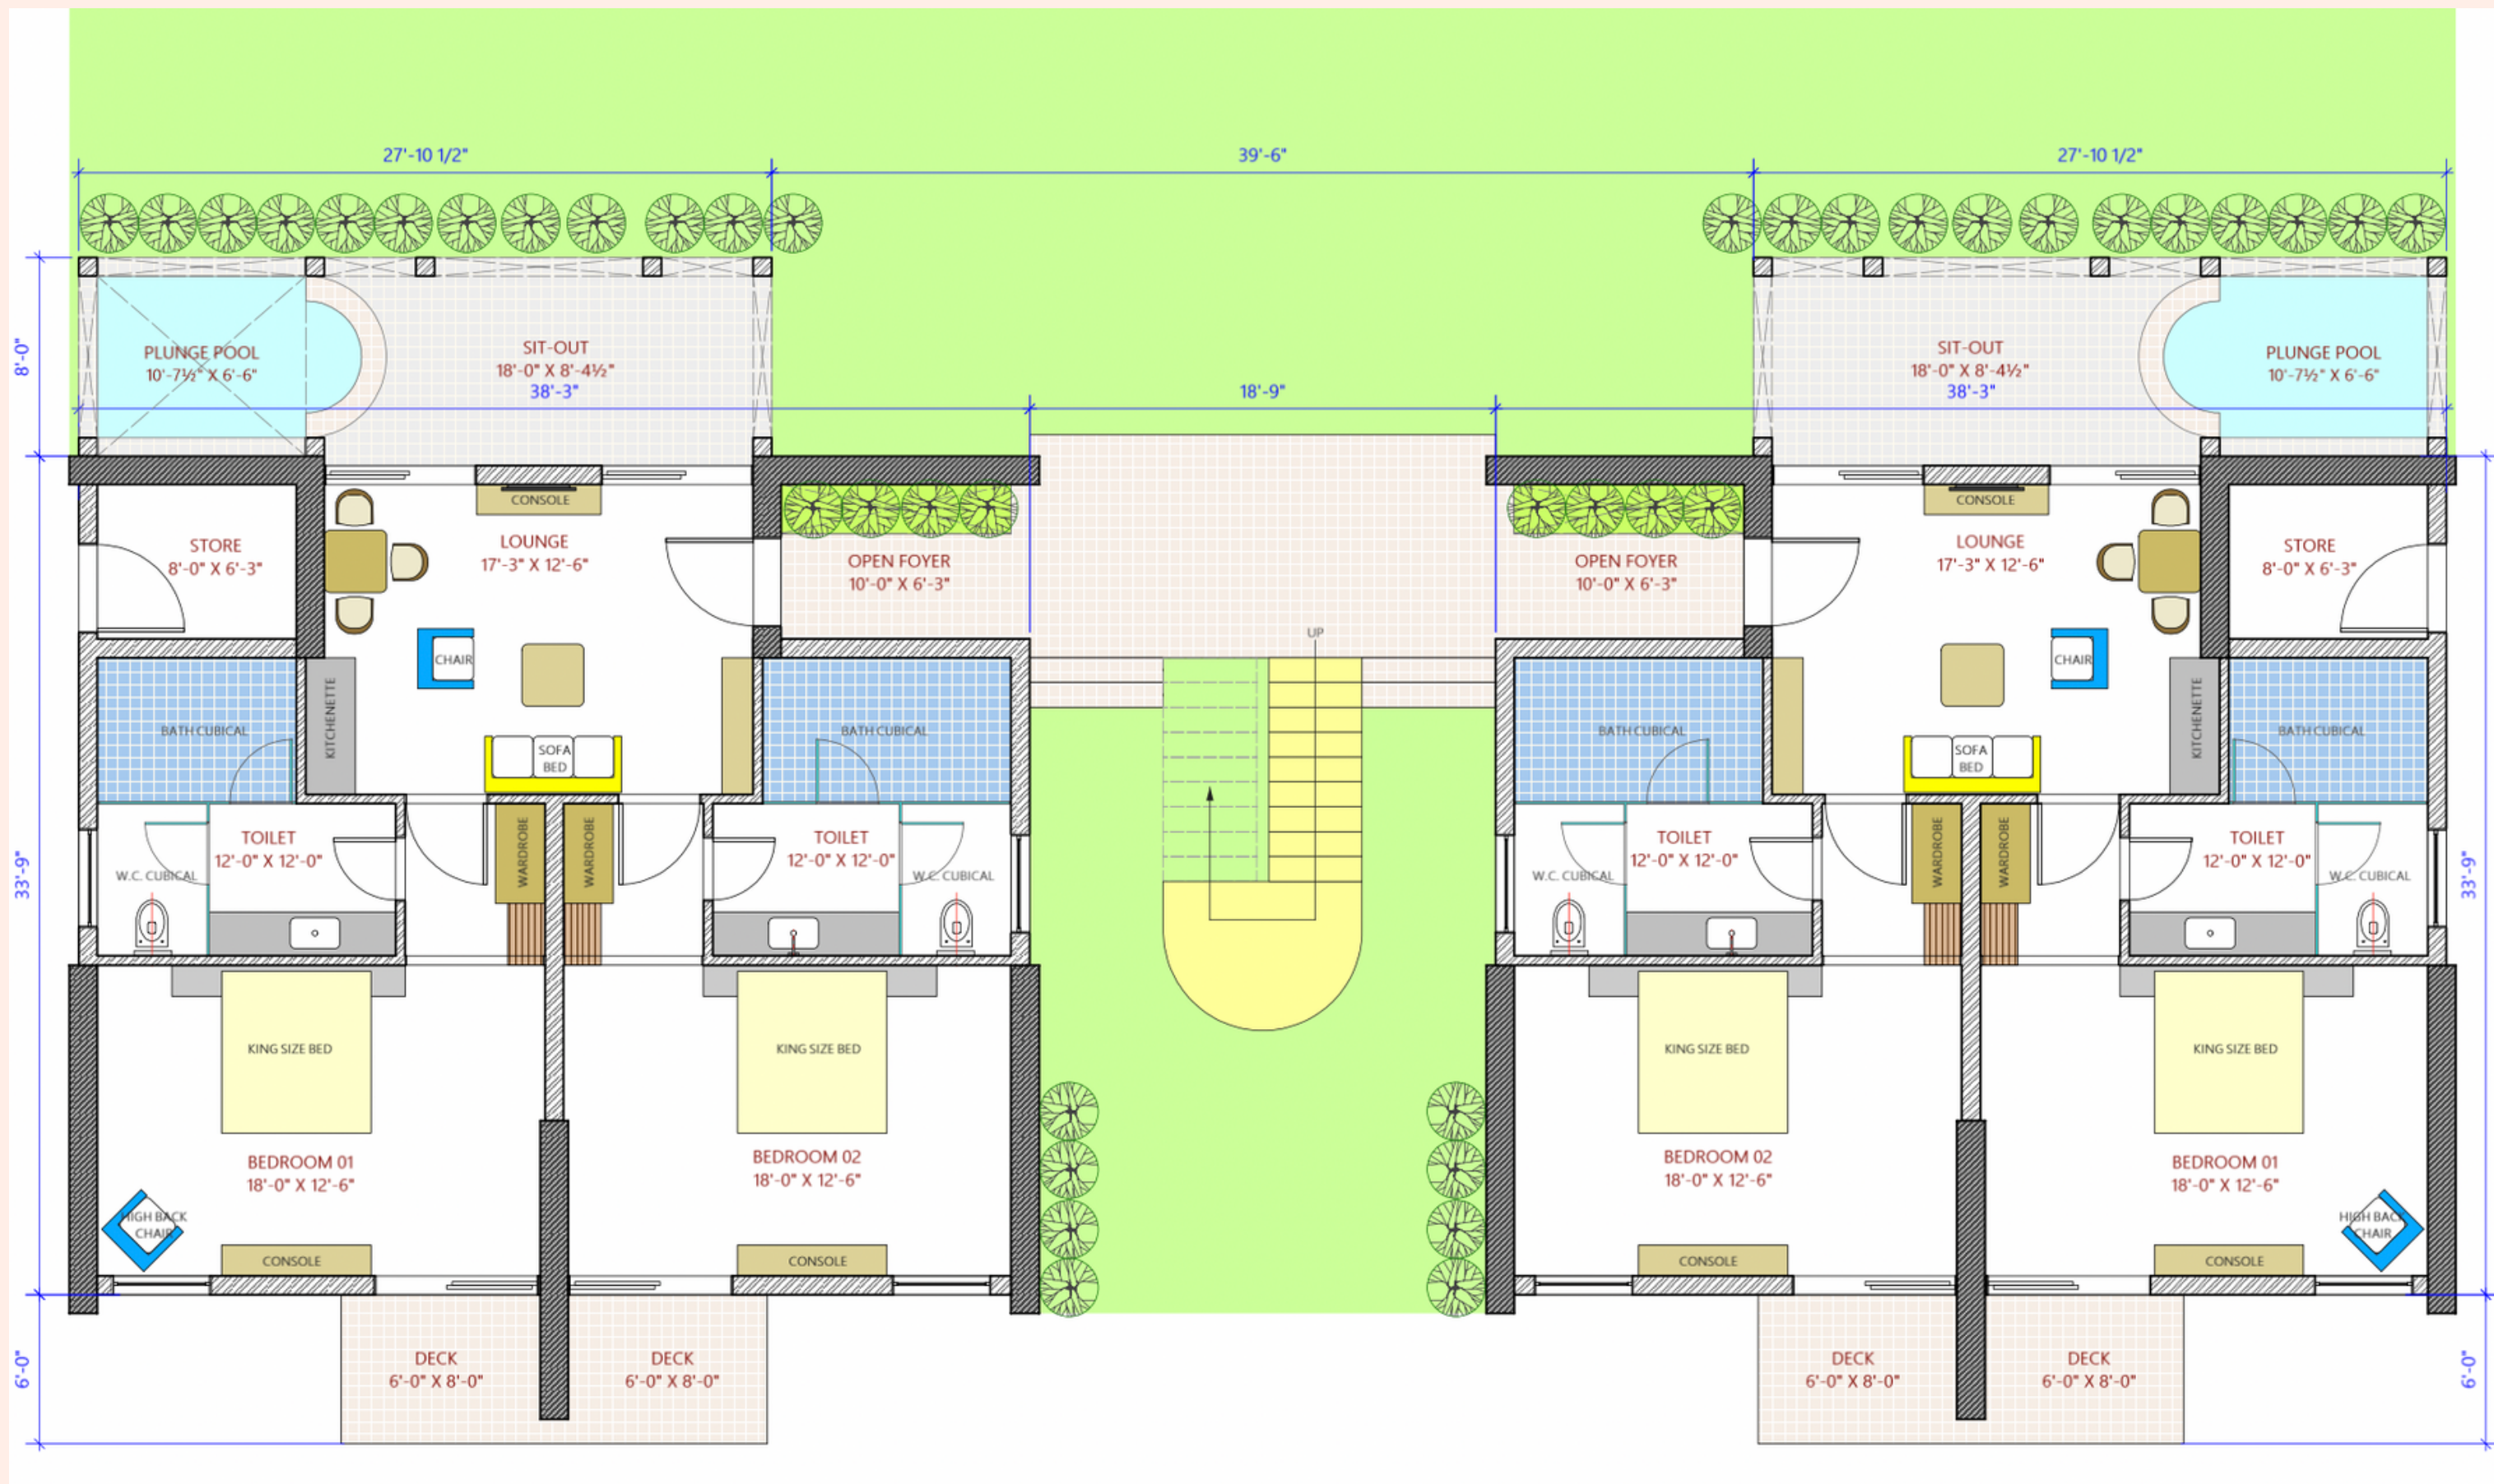

In addition, ample guest and service parking, evenly spread kitchens, pantries, toilet blocks, straight and easy service roads, dedicated passage for services away from guest movement, conveniently placed back office areas and staff residences make for efficient staff working and manpower deployment.

INDIVIDUAL UNIT PLANS & VIEWS

NAMA : DELUXE VILLA

MANTRA

LUXURY ONE BEDROOM VILLA WITH PLUNGE POOL

TAPA

LUXURY ONE BEDROOM VILLA WITH TERRACE

PUNDRA

LUXURY TWO BEDROOM VILLA WITH PLUNGE POOL

YAGA

LUXURY TWO BEDROOM VILLA WITH TERRACE

INTERIOR THEME MOOD BOARD

BANQUET HALL LAYOUT

RESTAURANT & ROOMS

GROUND FLOOR

FIRST & SECOND FLOOR

SPA