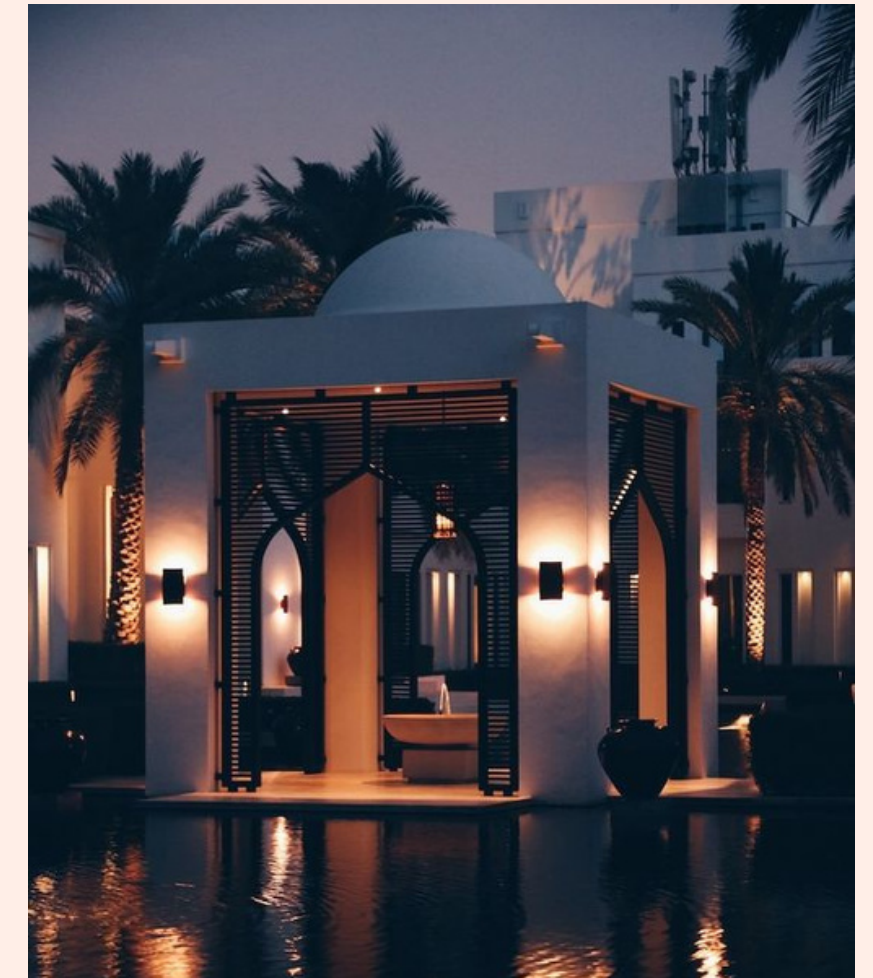

LANDSCAPE INTENT