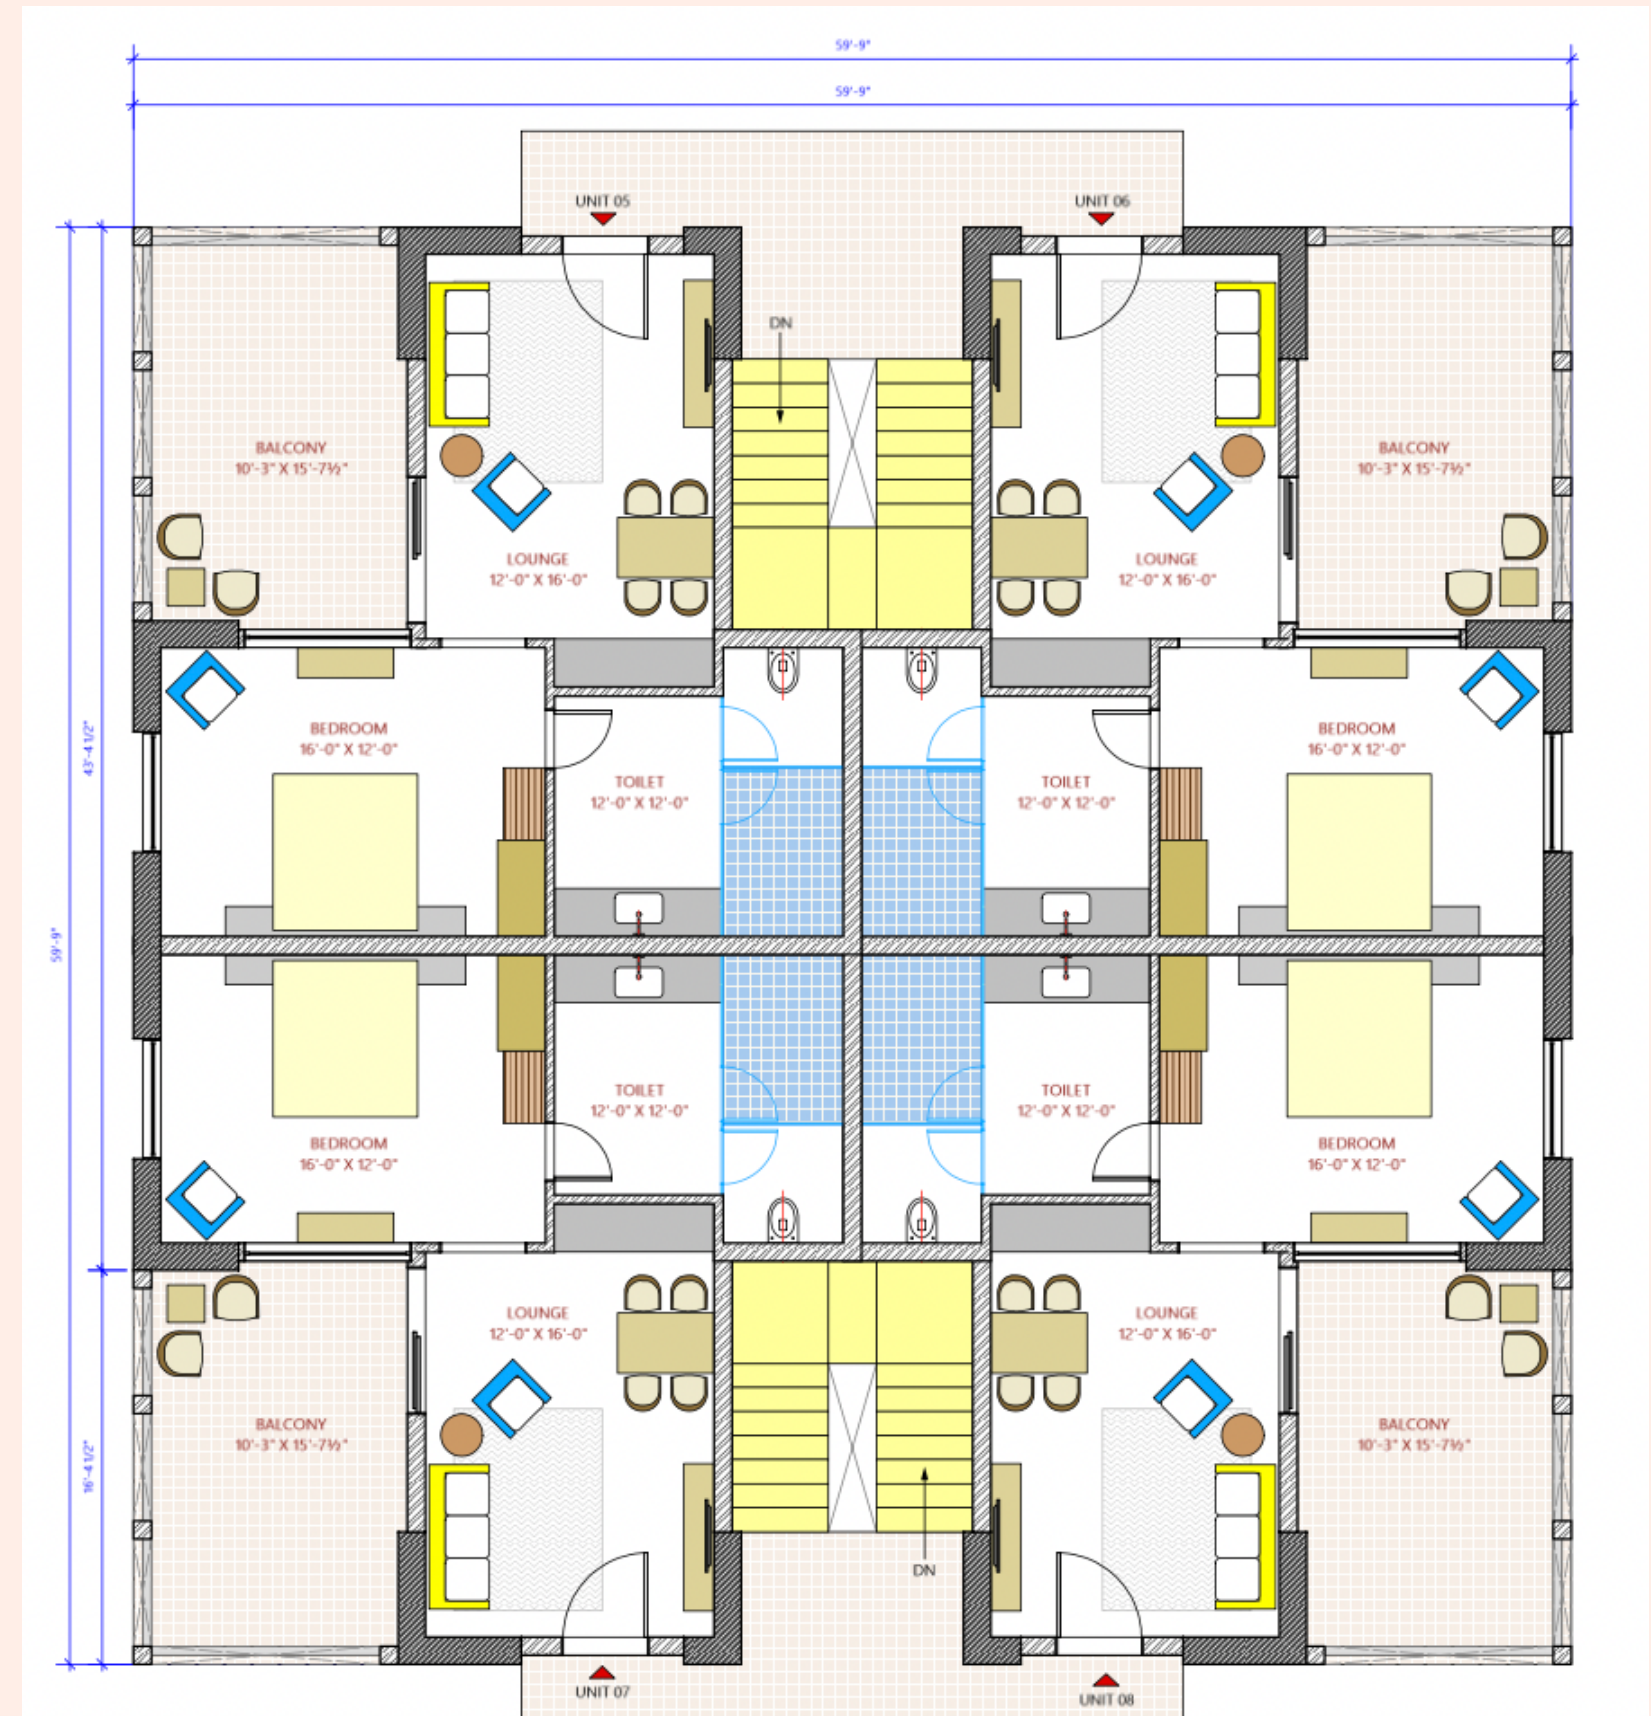

INDIVIDUAL UNIT PLANS & VIEWS

NAMA : DELUXE VILLA

MANTRA

LUXURY ONE BEDROOM VILLA WITH PLUNGE POOL

TAPA

LUXURY ONE BEDROOM VILLA WITH TERRACE

PUNDRA

LUXURY TWO BEDROOM VILLA WITH PLUNGE POOL

YAGA

LUXURY TWO BEDROOM VILLA WITH TERRACE

INTERIOR THEME MOOD BOARD

BANQUET HALL LAYOUT

RESTAURANT & ROOMS

GROUND FLOOR

FIRST & SECOND FLOOR

SPA