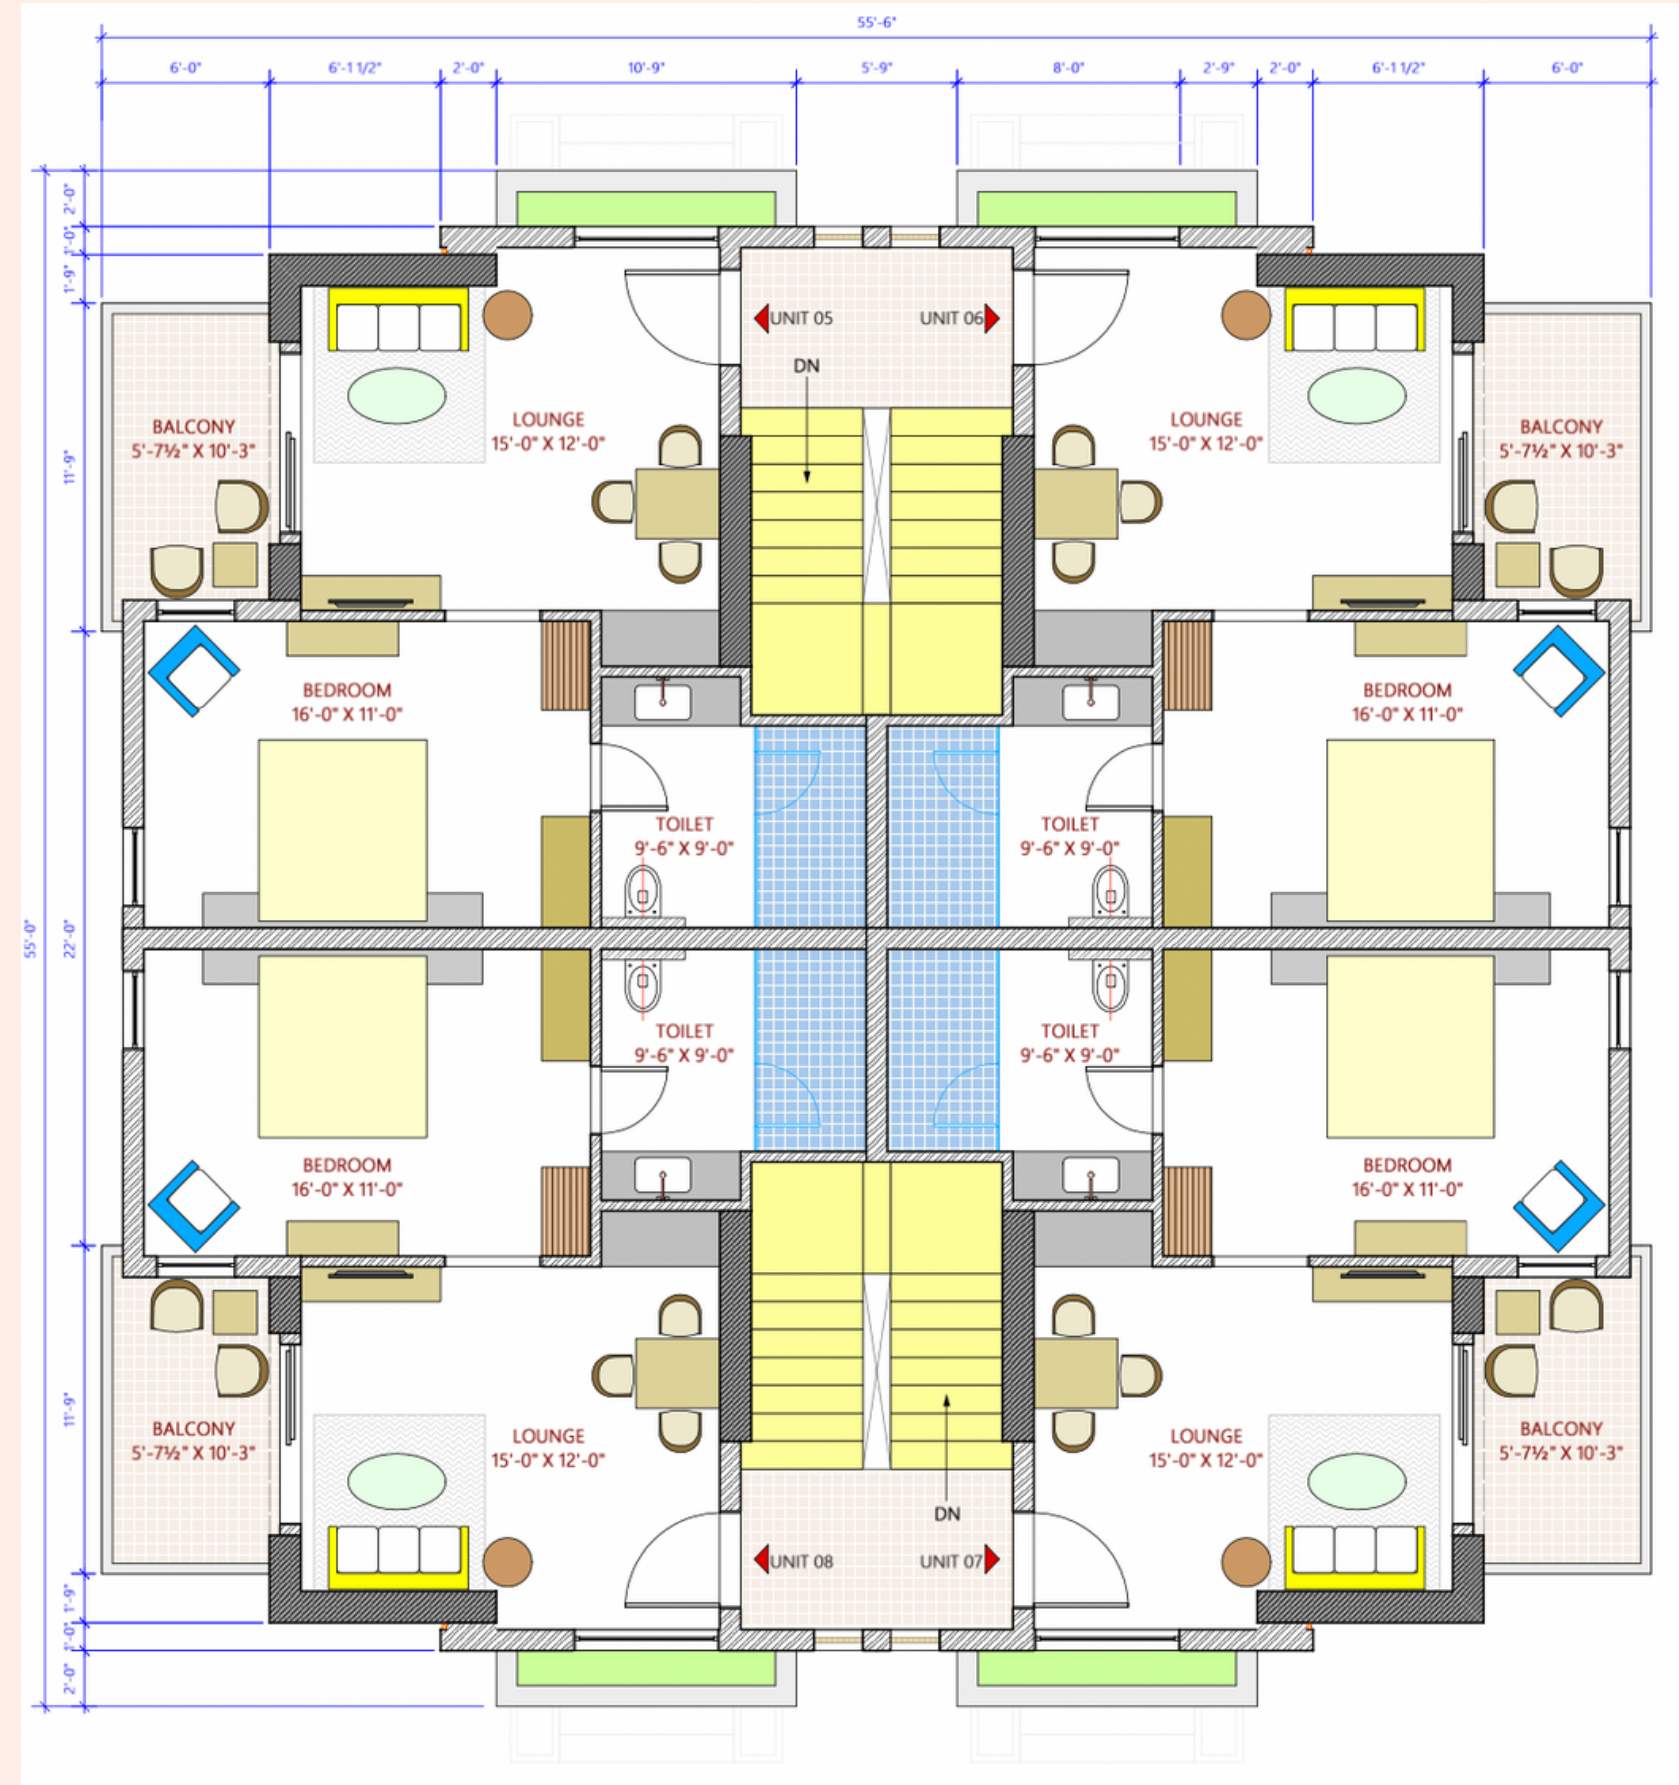

INDIVIDUAL UNIT PLANS & VIEWS

NAMA : DELUXE VILLA

MANTRA

LUXURY ONE BEDROOM VILLA WITH PLUNGE POOL

TAPA

LUXURY ONE BEDROOM VILLA WITH TERRACE

PUNDRA

LUXURY TWO BEDROOM VILLA WITH PLUNGE POOL

YAGA

LUXURY TWO BEDROOM VILLA WITH TERRACE

INTERIOR THEME MOOD BOARD

BANQUET HALL LAYOUT

RESTAURANT & ROOMS

GROUND FLOOR

FIRST & SECOND FLOOR

SPA