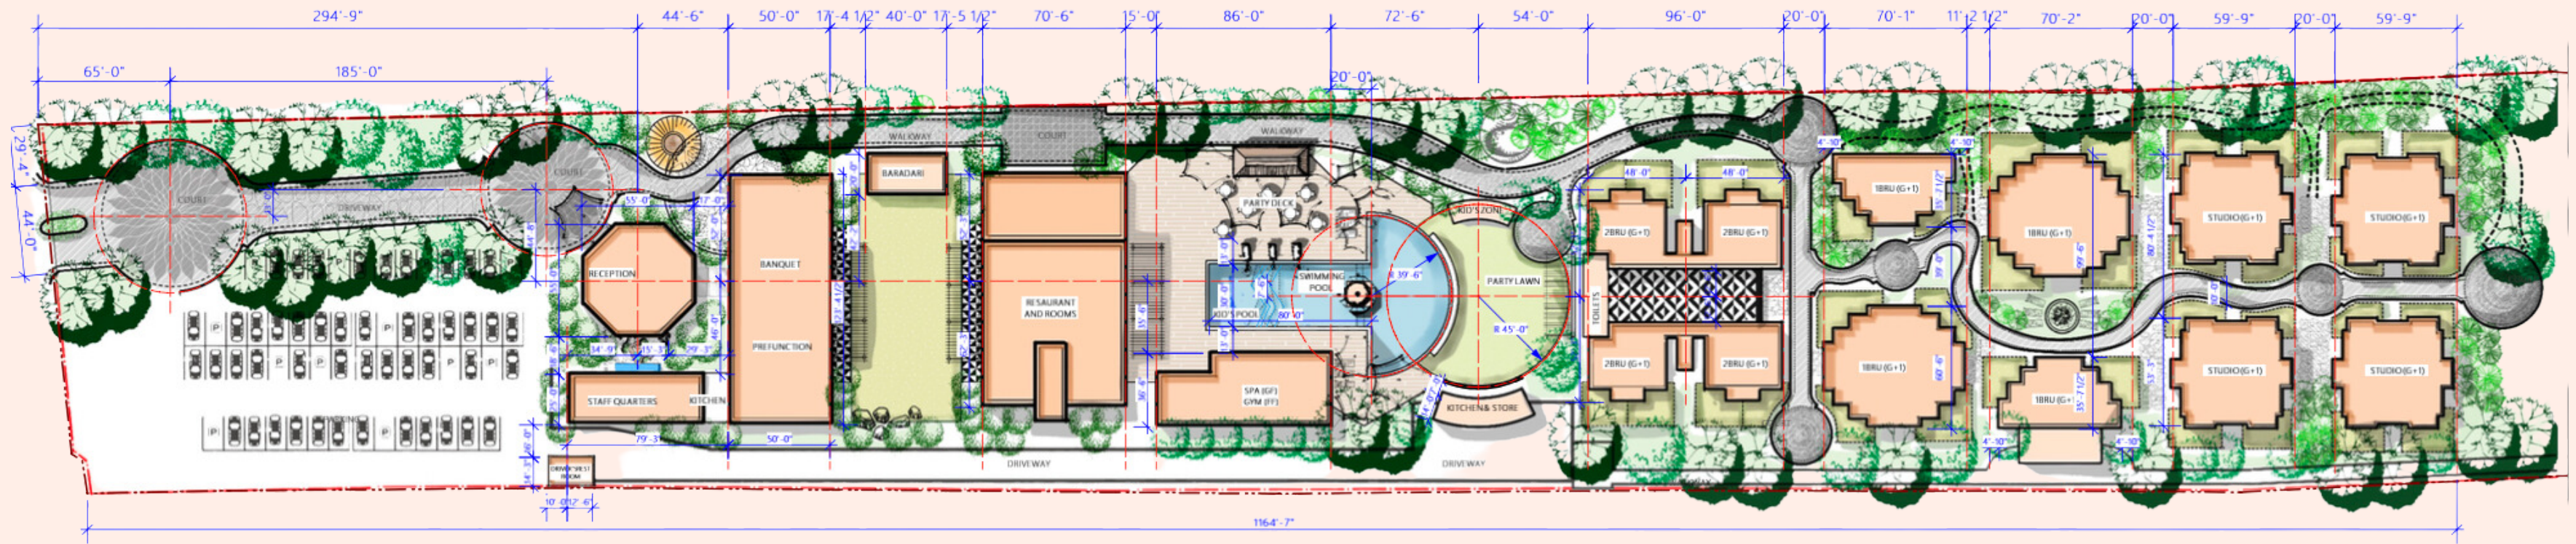

PROJECT HIGHLIGHTS & FACILITIES