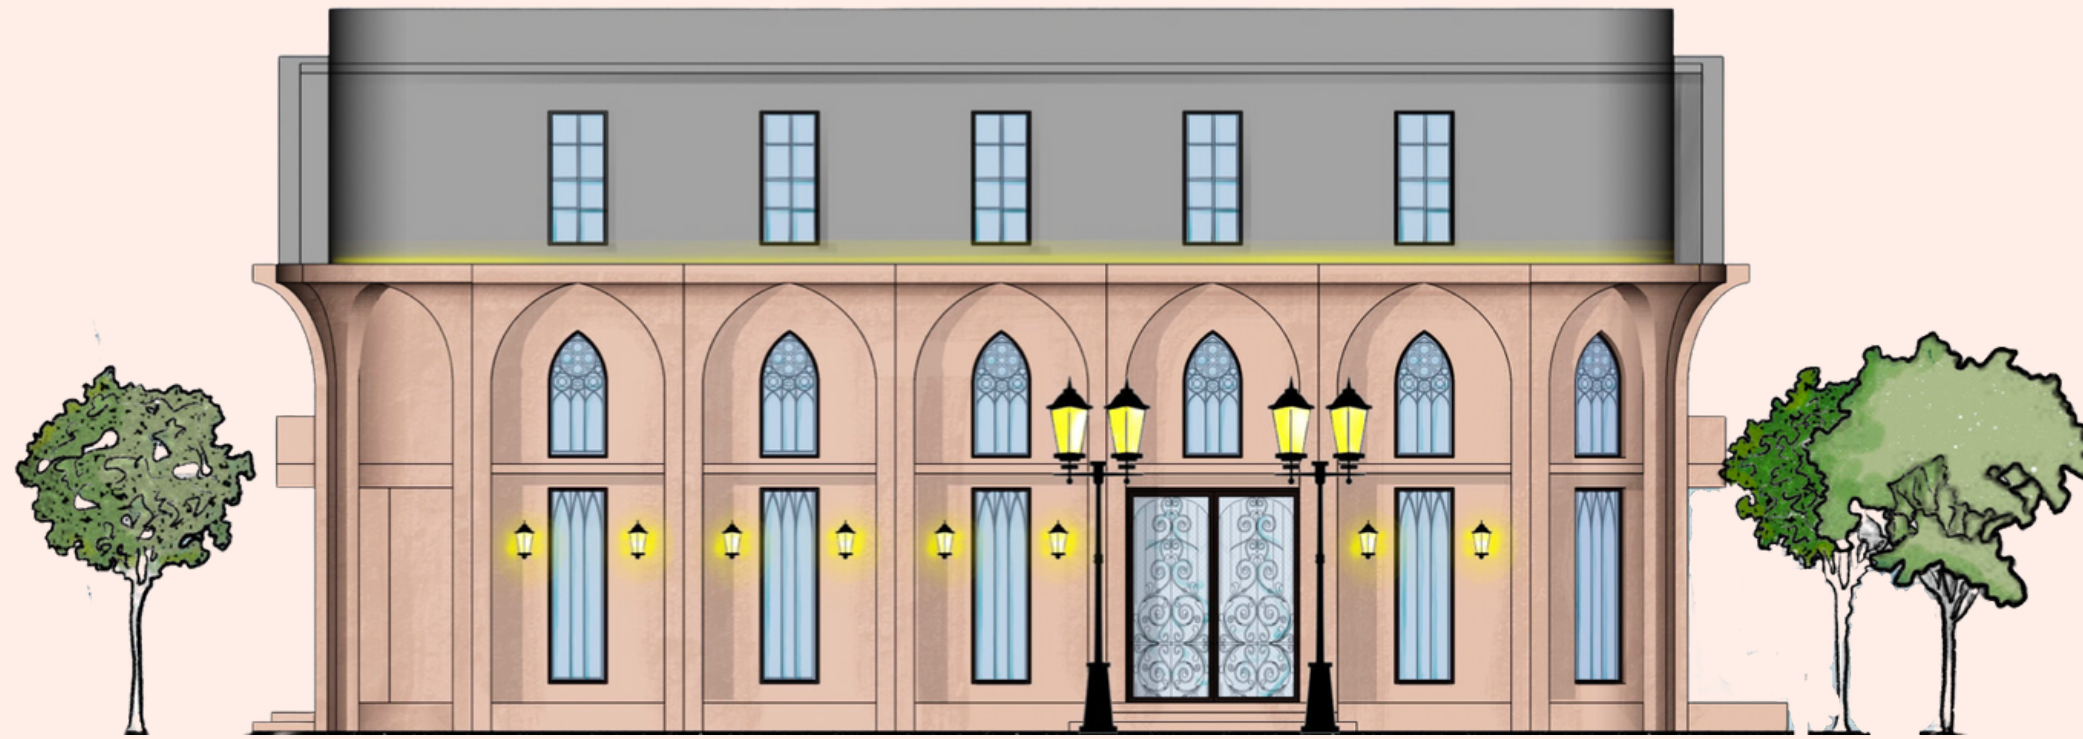

samskāra

PUSHKAR

RESORT & SPA

PROJECT HIGHLIGHTS & FACILITIES

Samskara Resort Pushkar is a one-of-its kind luxury boutique resort made with loving attention to detail. It is geared to detox, de-stress and de-clutter mind body and soul. It is nestled in the lap of nature, far away from the madding crowds and takes the meaning of 'personalised service' to a whole new level.

YAGA

LUXURY TWO BEDROOM VILLA WITH TERRACE

INTERIOR THEME MOOD BOARD

BANQUET HALL LAYOUT

RESTAURANT & ROOMS

GROUND FLOOR

FIRST & SECOND FLOOR

SPA